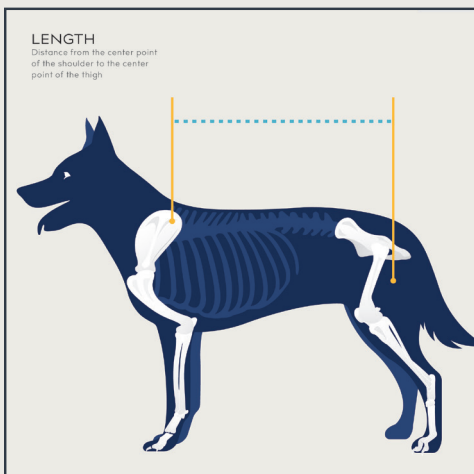

# Balto® Body Lift

- IVDD
- Pets experiencing paralysis or partial paralysis
- Spinal inflammation
- Lameness
- Arthritis/ arthrosis
- Instability and compromised mobility

The Balto® Body Lift supports and compresses the spinal column with two removeable rigid splints contained within side pockets of the brace. This body harness is a comfortable solution for dogs with difficulty walking due to trauma, disease, or paralysis.

## Diagram

## Sizes

ITEM#	SIZE	LENGTH	
BTBODYXS	X-Small	9.75" - 12.5"	25 - 32 cm
BTBODYYS	Small	13" - 15"	33 - 39 cm
BTBODYM	Medium	15.75" - 19.25"	40 - 49 cm
BTBODYL	Large	19.5" - 23"	50 - 59 cm
BTBODYXL	X-Large	Over 23.5"	Over 60 cm

Length: Distance from the center point of the shoulder to the center point of the thigh