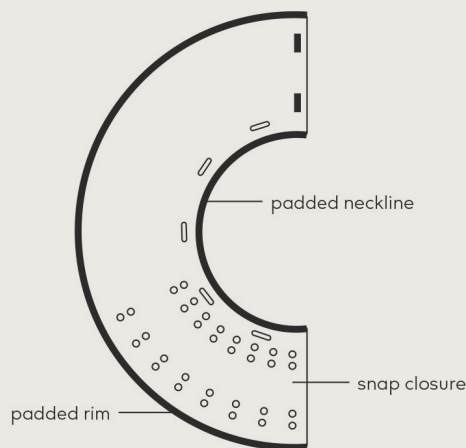

Classic Collection

Saf-T-Clear™

- Padded neckline for added comfort
- Full body coverage
- Transparent, ultra strong, lightweight material
- Cushioned neckline and rim with durable plastic snaps
- The most adjustable plastic collar ever

Our Saf-T-Clear™ e-collar provides full-body coverage and is fastened with durable plastic snaps. Both the base and rim of the cone are cushioned for a comfortable fit and soft edges. Perforated holes around the base can be utilized for securely fastening to the patient’s collar.

ITEM#	NECK CIRC.	DEPTH
SCL175	7" - 8.25" 17.75 cm - 21 cm	3.5" 9 cm
SCL210	6" - 9.5" 15.25 cm - 24 cm	4.5" 11.5 cm
SCL312	7" - 12" 17.75 cm - 30.5 cm	5" 12.75 cm
SCL415	10" - 15" 25.5 cm - 38 cm	7" 17.75 cm
SCL520	9" - 17" 23 cm - 43 cm	8" 20.3 cm
SCL625	12" - 21" 30.5 cm - 53 cm	9.25" 24.5 cm
SCL730	15" - 25" 38 cm - 63.5 cm	12" 30.5 cm
SCL840	12" - 30" 30.5 cm - 76 cm	16" 40.5 cm
SCL007	Two of each size excluding SCL840	